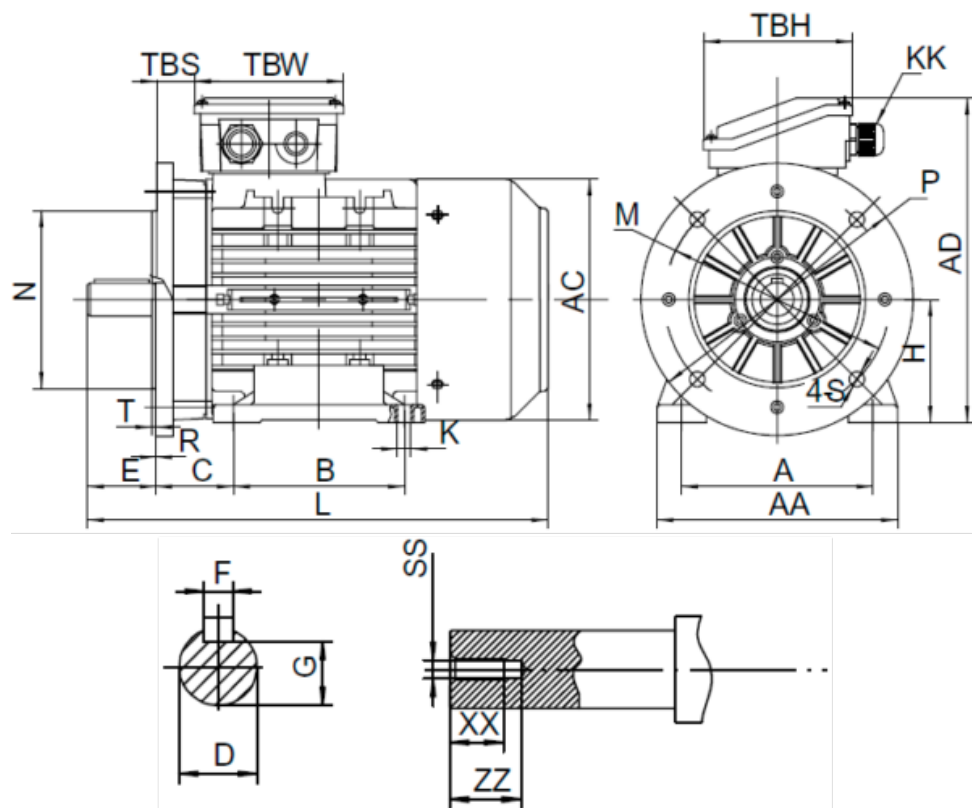

Data Sheet

Article number: 25180011041740

Description: Kleedrive T3A 90S-4 1.1kw 1400 rpm UL/CSA
3x230/400V 50 HZ IP55 B35 Eff=84,1%

Measures

A = 140	F = 8	TBW = 109
AA = 176	G = 20	XX = 19
AC = Ø177	H = 90	ZZ = 25
AD = 235	HD = 145	
B = 100	L = 131	
C = 56	SS = M8	
D = Ø24	TBH = 109	
E = 50	TBS = 28.5	